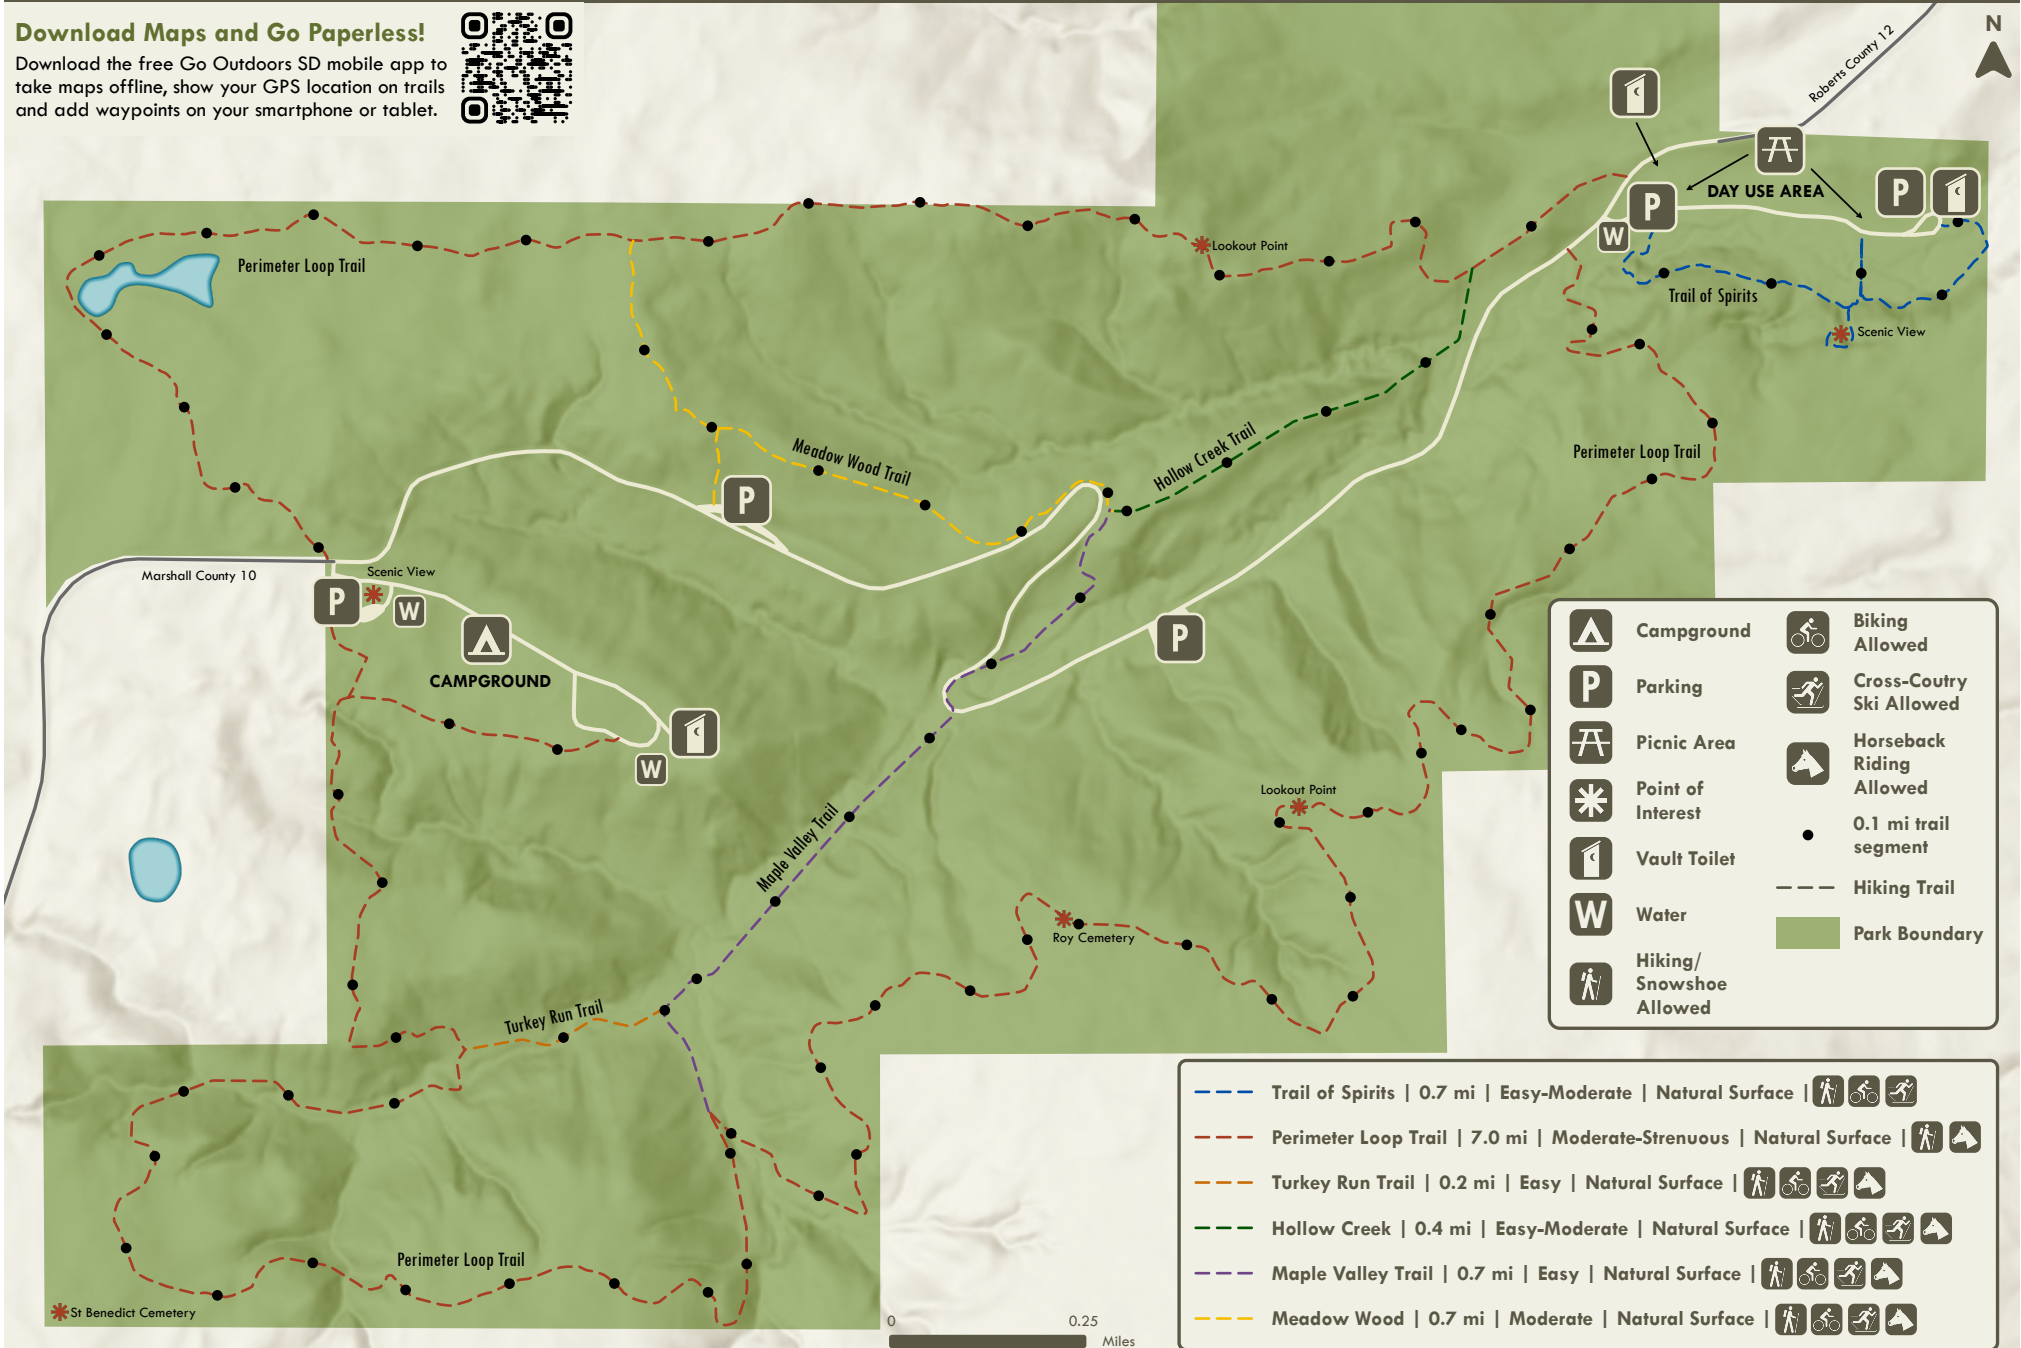

SICA HOLLOW STATE PARK TRAIL SYSTEM

Download Maps and Go Paperless!

Download the free Go Outdoors SD mobile app to take maps offline, show your GPS location on trails and add waypoints on your smartphone or tablet.

	Campground		Biking Allowed
	Parking		Cross-Country Ski Allowed
	Picnic Area		Horseback Riding Allowed
	Point of Interest		0.1 mi trail segment
	Vault Toilet		Hiking Trail
	Water		Park Boundary
	Hiking/Snowshoe Allowed		

	Trail of Spirits 0.7 mi Easy-Moderate Natural Surface	
	Perimeter Loop Trail 7.0 mi Moderate-Strenuous Natural Surface	
	Turkey Run Trail 0.2 mi Easy Natural Surface	
	Hollow Creek 0.4 mi Easy-Moderate Natural Surface	
	Maple Valley Trail 0.7 mi Easy Natural Surface	
	Meadow Wood 0.7 mi Moderate Natural Surface	